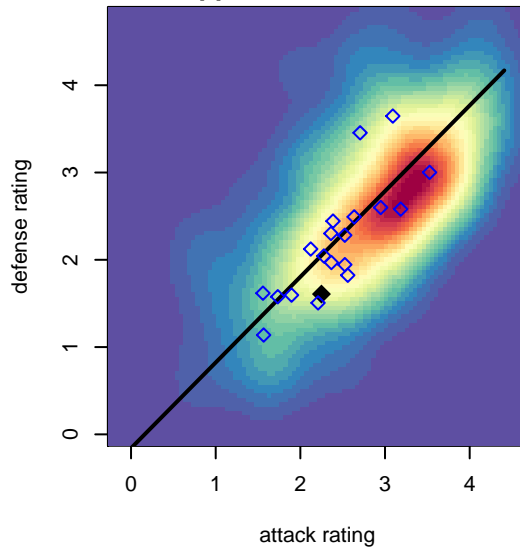

# Seattle United Shoreline Blue B98

Seattle United Regional  
 Shoreline, WA  
 B98 total strength=1356  
 attack=9.48 defense=4.99  
 fall league = NPSL Div 1 U17

alt names used:  
 75 Shoreline B98 Blue  
 Seattle United Shoreline B98 Blue  
 Seattle United SH B98 Blue  
 Seattle United SH B98 Blue

Venues played:  
 2015 Baker Blast COPA U17  
 2015 Seattle United Cup BU17-19  
 2015 Crossfire Select BU16-17  
 2015 REDAPT Cup Silver U19  
 2015 NPSL Division 1 U17  
 2015 Founders Cup B98

**Seattle United Shoreline Blue B98**  
 Dots are actual minus expected GF (blue circles) and GA (red triangles).  
 Blue line is smoothed change in attack strength. Red is smoothed change in defense strength.

**attack and defense variance (black dot)  
relative to other teams  
and top 10 in region**

**attack and defense rating  
relative to others at age  
and all opponents in last 13 months**

**Performance relative to 13 month average**