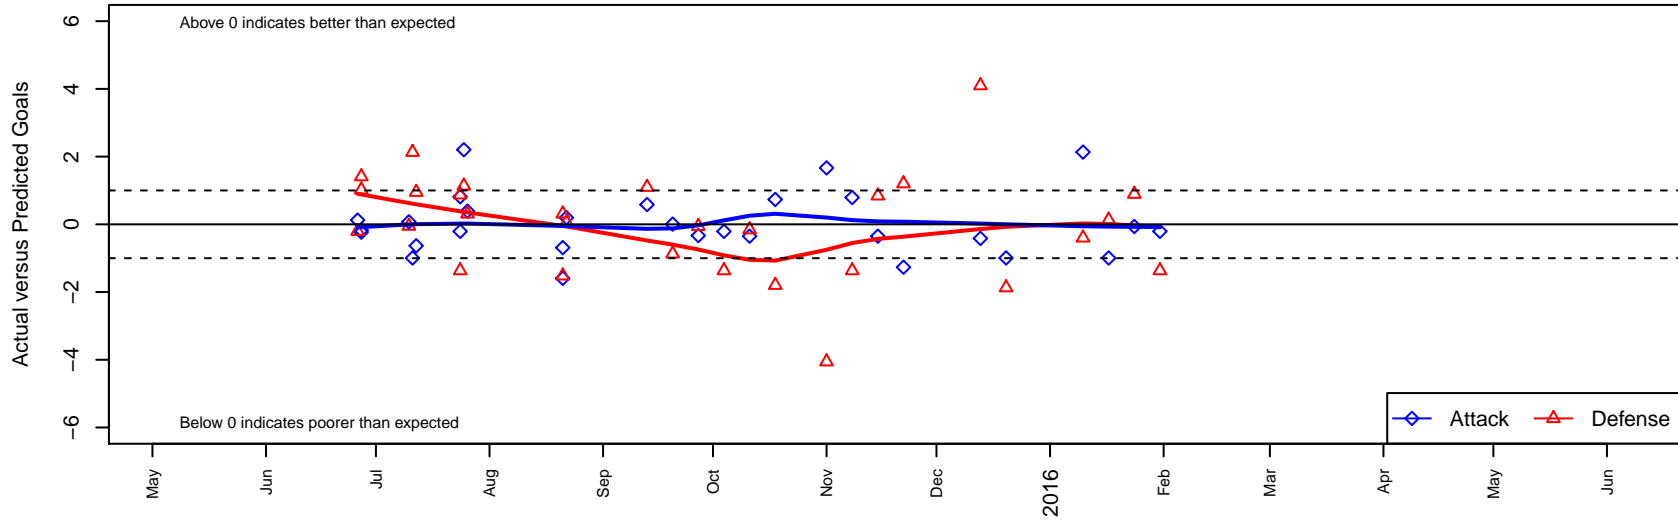

# Seattle United Shoreline Blue B98

Seattle United Regional  
 Shoreline, WA  
 B98 total strength=1356  
 attack=9.48 defense=4.99  
 fall league = NPSL Div 1 U17

alt names used:  
 75 Shoreline B98 Blue  
 Seattle United Shoreline B98 Blue  
 Seattle United SH B98 Blue  
 Seattle United SH B98 Blue

Venues played:  
 2015 Baker Blast COPA U17  
 2015 Seattle United Cup BU17-19  
 2015 Crossfire Select BU16-17  
 2015 REDAPT Cup Silver U19  
 2015 NPSL Division 1 U17  
 2015 Founders Cup B98

**Seattle United Shoreline Blue B98**  
 Dots are actual minus expected GF (blue circles) and GA (red triangles).  
 Blue line is smoothed change in attack strength. Red is smoothed change in defense strength.

**attack and defense variance (black dot)  
relative to other teams  
and top 10 in region**

**attack and defense rating  
relative to others at age  
and all opponents in last 13 months**

**Performance relative to 13 month average**