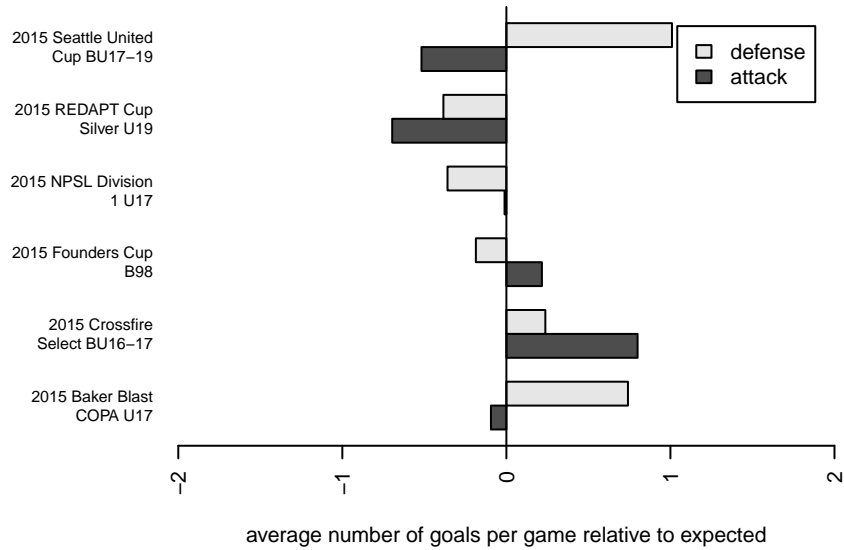

# Seattle United Shoreline Blue B98

Seattle United Regional  
 Shoreline, WA  
 B98 total strength=1356  
 attack=9.48 defense=4.99  
 fall league = NPSL Div 1 U17

alt names used:  
 75 Shoreline B98 Blue  
 Seattle United Shoreline B98 Blue  
 Seattle United SH B98 Blue  
 Seattle United SH B98 Blue

Venues played:  
 2015 Baker Blast COPA U17  
 2015 Seattle United Cup BU17-19  
 2015 Crossfire Select BU16-17  
 2015 REDAPT Cup Silver U19  
 2015 NPSL Division 1 U17  
 2015 Founders Cup B98

**Seattle United Shoreline Blue B98**  
 Dots are actual minus expected GF (blue circles) and GA (red triangles).  
 Blue line is smoothed change in attack strength. Red is smoothed change in defense strength.

**attack and defense variance (black dot)  
relative to other teams  
and top 10 in region**

**attack and defense rating  
relative to others at age  
and all opponents in last 13 months**

**Performance relative to 13 month average**