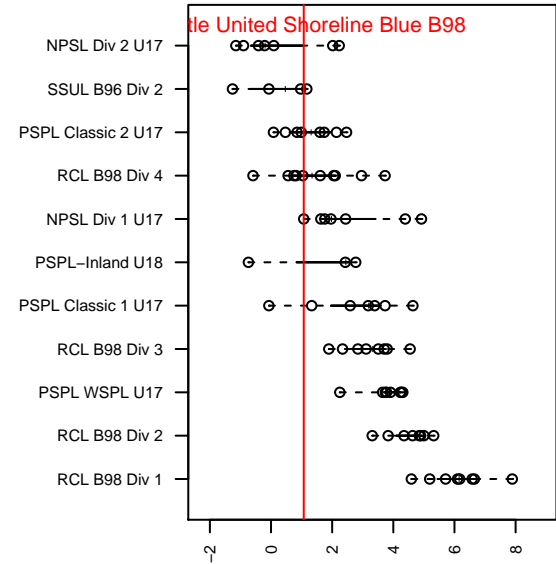

# Seattle United Shoreline Blue B98

Seattle United Regional  
 Shoreline, WA  
 B98 total strength=1356  
 attack=9.48 defense=4.99  
 fall league = NPSL Div 1 U17

alt names used:  
 75 Shoreline B98 Blue  
 Seattle United Shoreline B98 Blue  
 Seattle United SH B98 Blue  
 Seattle United SH B98 Blue

Venues played:  
 2015 Baker Blast COPA U17  
 2015 Seattle United Cup BU17-19  
 2015 Crossfire Select BU16-17  
 2015 REDAPT Cup Silver U19  
 2015 NPSL Division 1 U17  
 2015 Founders Cup B98

**Seattle United Shoreline Blue B98**  
 Dots are actual minus expected GF (blue circles) and GA (red triangles).  
 Blue line is smoothed change in attack strength. Red is smoothed change in defense strength.

**attack and defense variance (black dot)  
relative to other teams  
and top 10 in region**

**attack and defense rating  
relative to others at age  
and all opponents in last 13 months**

**Performance relative to 13 month average**