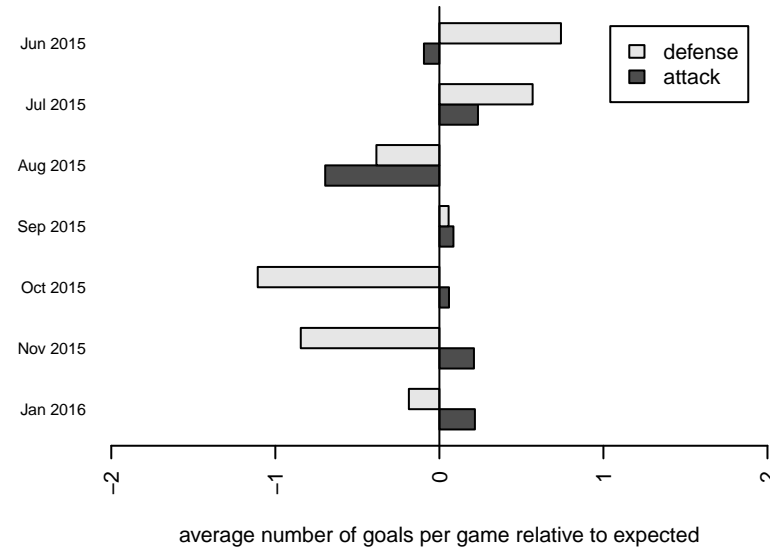

Performance relative to 13 month average